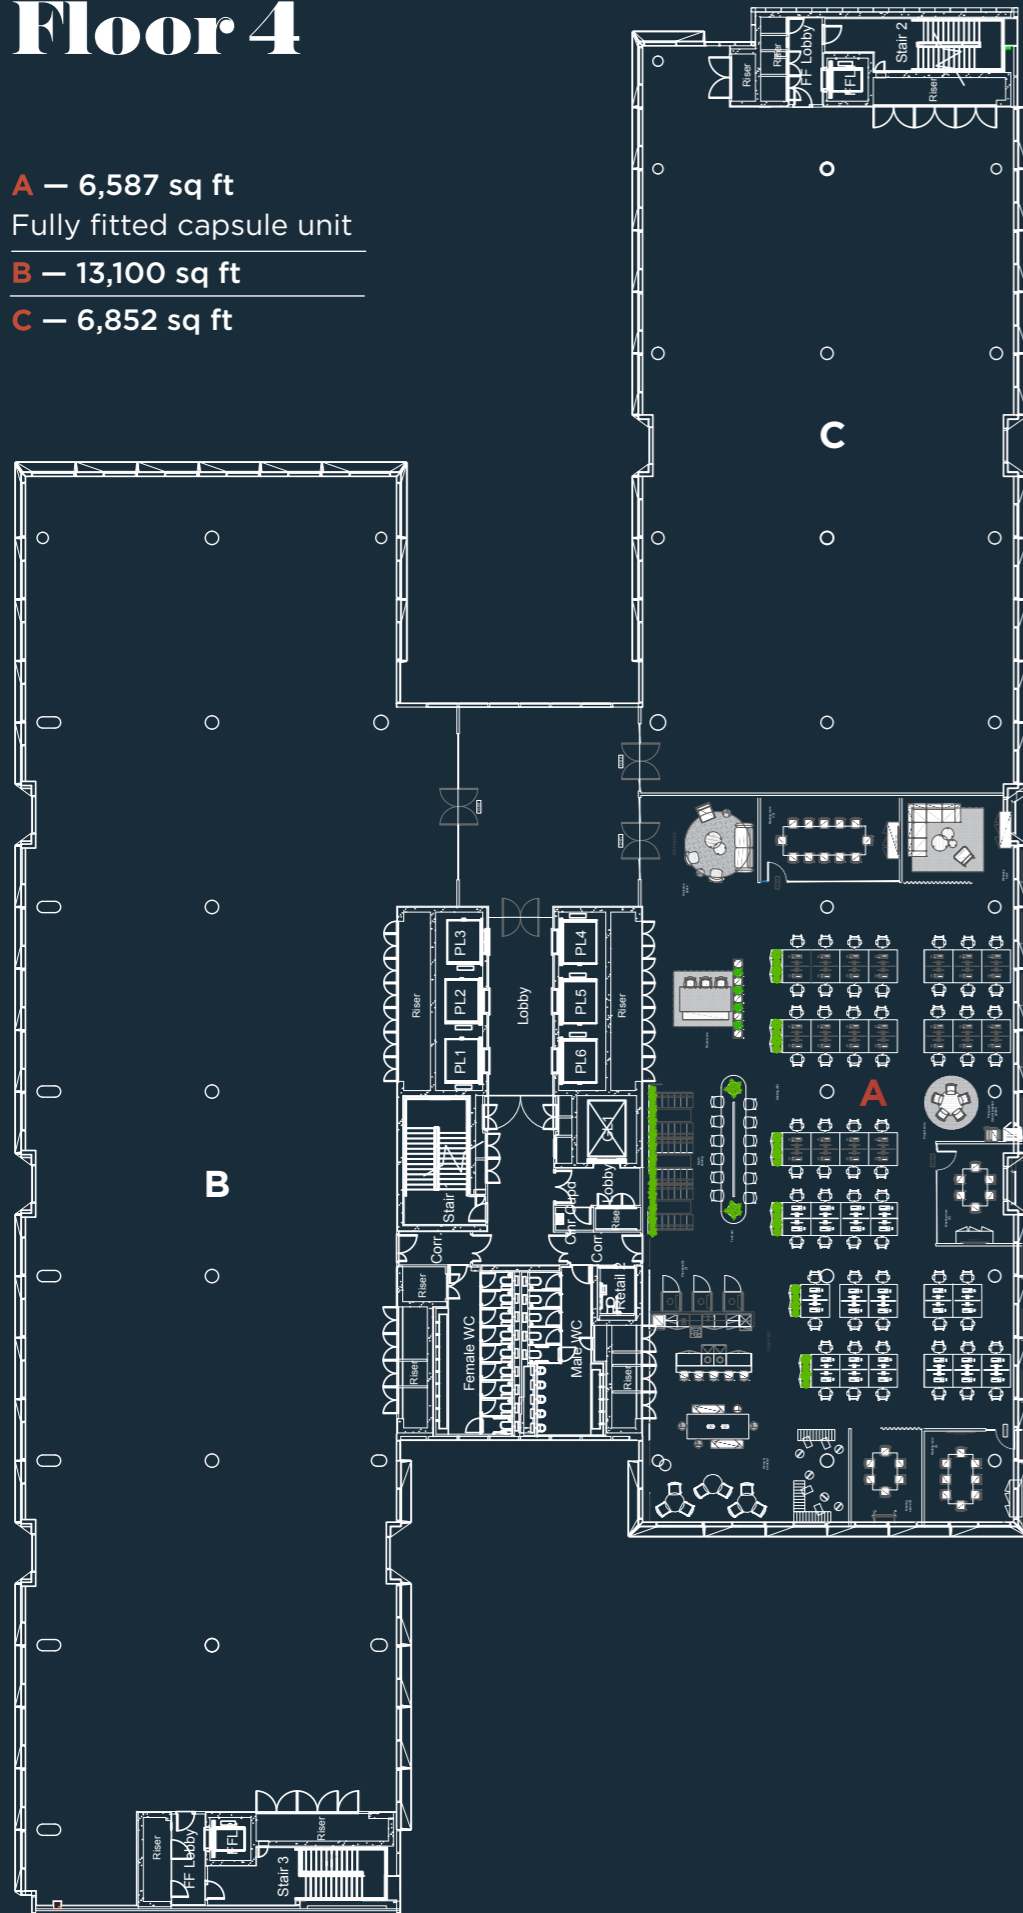

# Floor 4

**A** — 6,587 sq ft

Fully fitted capsule unit

**B** — 13,100 sq ft

**C** — 6,852 sq ft

# Floor 5

**A** — Let to Accor Invest

**B** — 6,858 sq ft

Fully fitted capsule unit

**C** — 5,848 sq ft

**D** — Let to Mustard Systems

# Floor 6

A — Let to Insulet International Limited

B — 14,000 sq ft

# Floor 7

27,539 sq ft