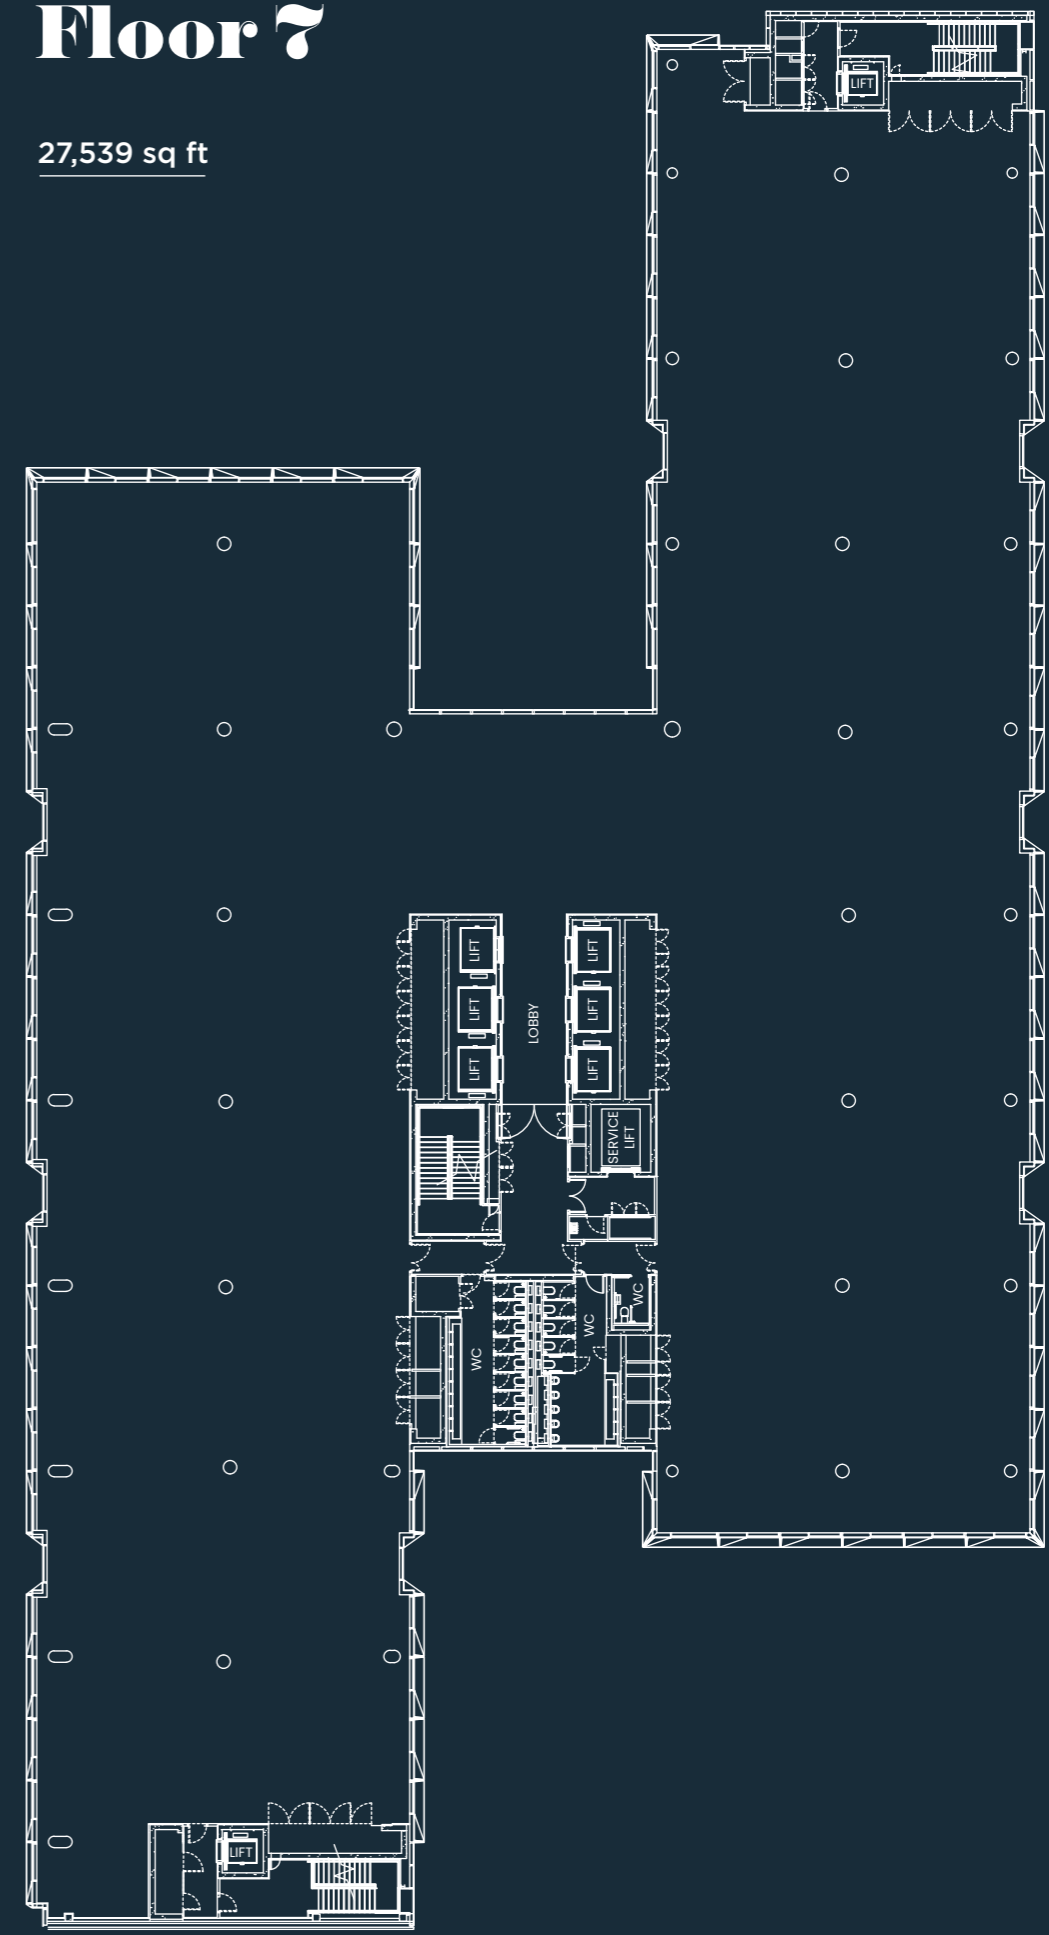

# Floor 4

**A** — 6,587 sq ft

Fully fitted capsule unit

**B** — 13,100 sq ft

**C** — 6,852 sq ft

# Floor 5

**A** — Let to Accor Invest

**B** — 6,858 sq ft

Fully fitted capsule unit

**C** — 5,848 sq ft

**D** — Let to Mustard Systems

# Floor 6

A — Let to Insulet International Limited

B — 14,000 sq ft

# Floor 7

27,539 sq ft