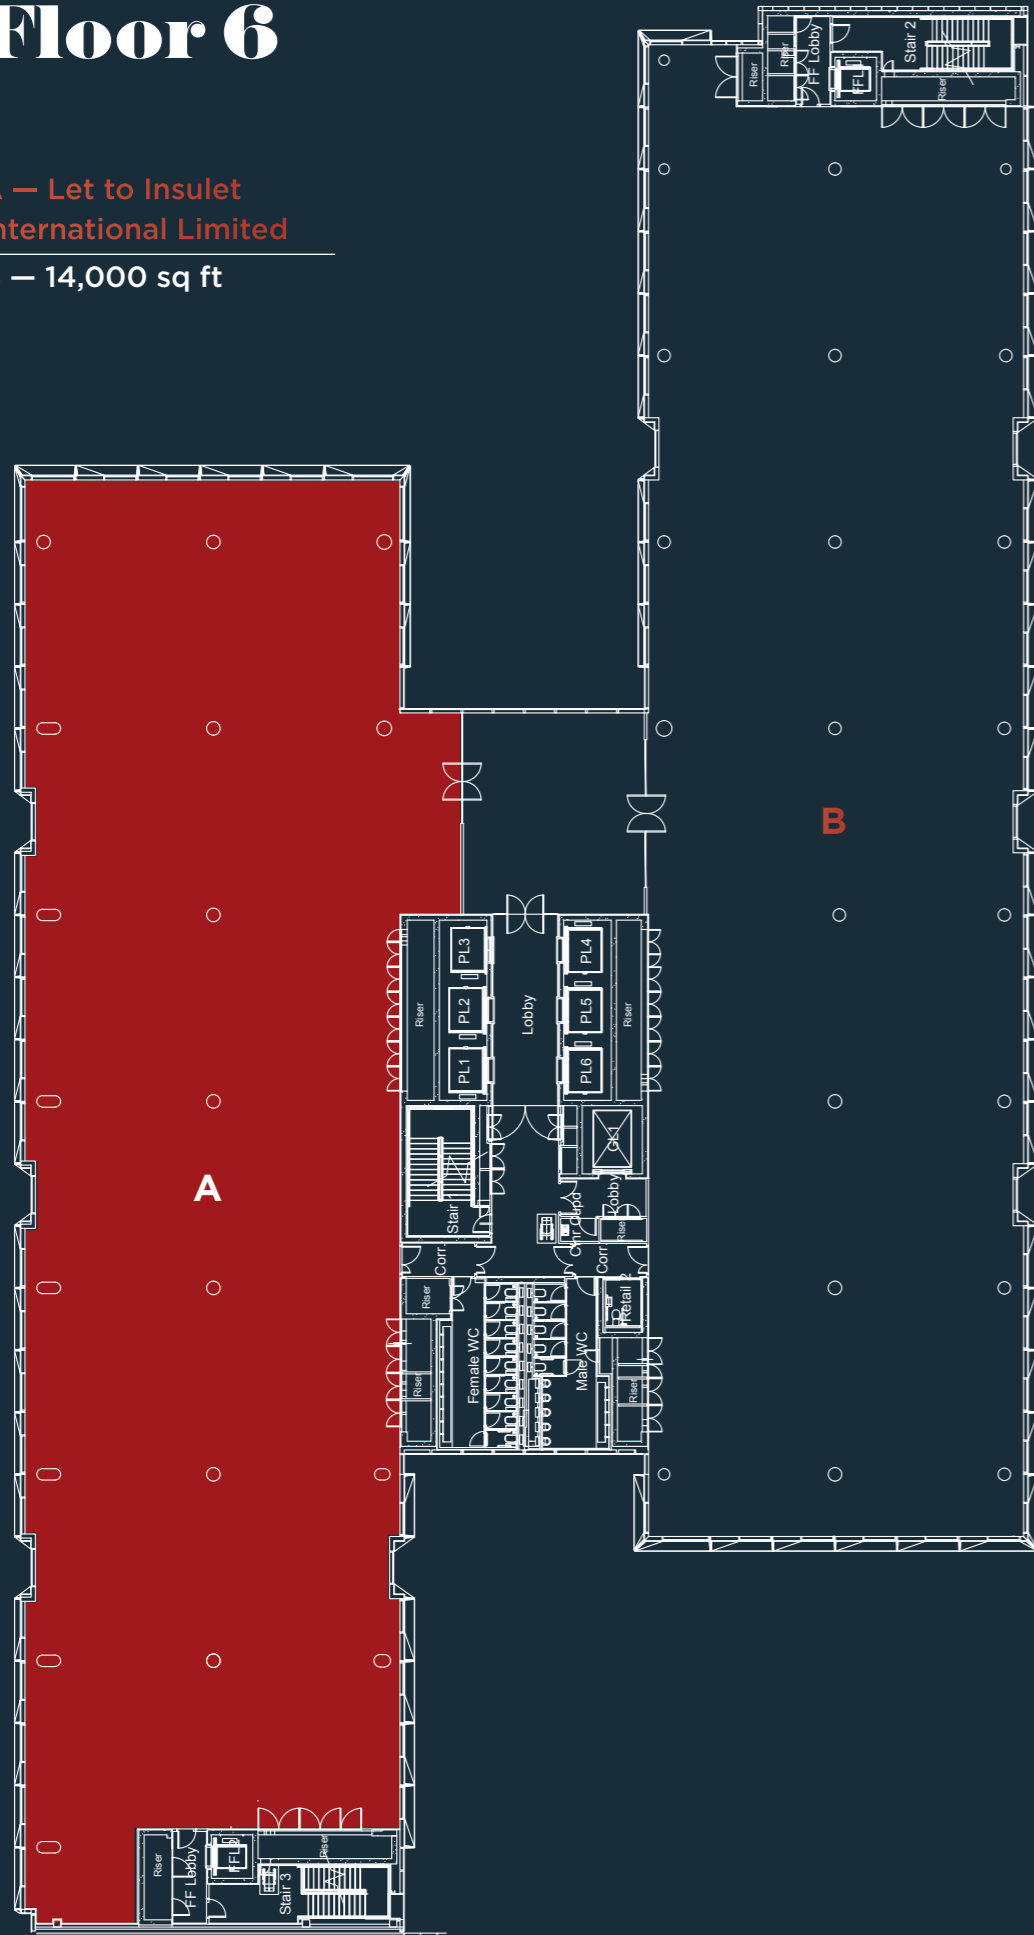

# Floor 4

**A** — 6,587 sq ft

Fully fitted capsule unit

**B** — 13,100 sq ft

**C** — 6,852 sq ft

# Floor 5

**A** — Let to Accor Invest

**B** — 6,858 sq ft

Fully fitted capsule unit

**C** — 5,848 sq ft

**D** — Let to Mustard Systems

# Floor 6

A — Let to Insulet International Limited

B — 14,000 sq ft

# Floor 7

27,539 sq ft