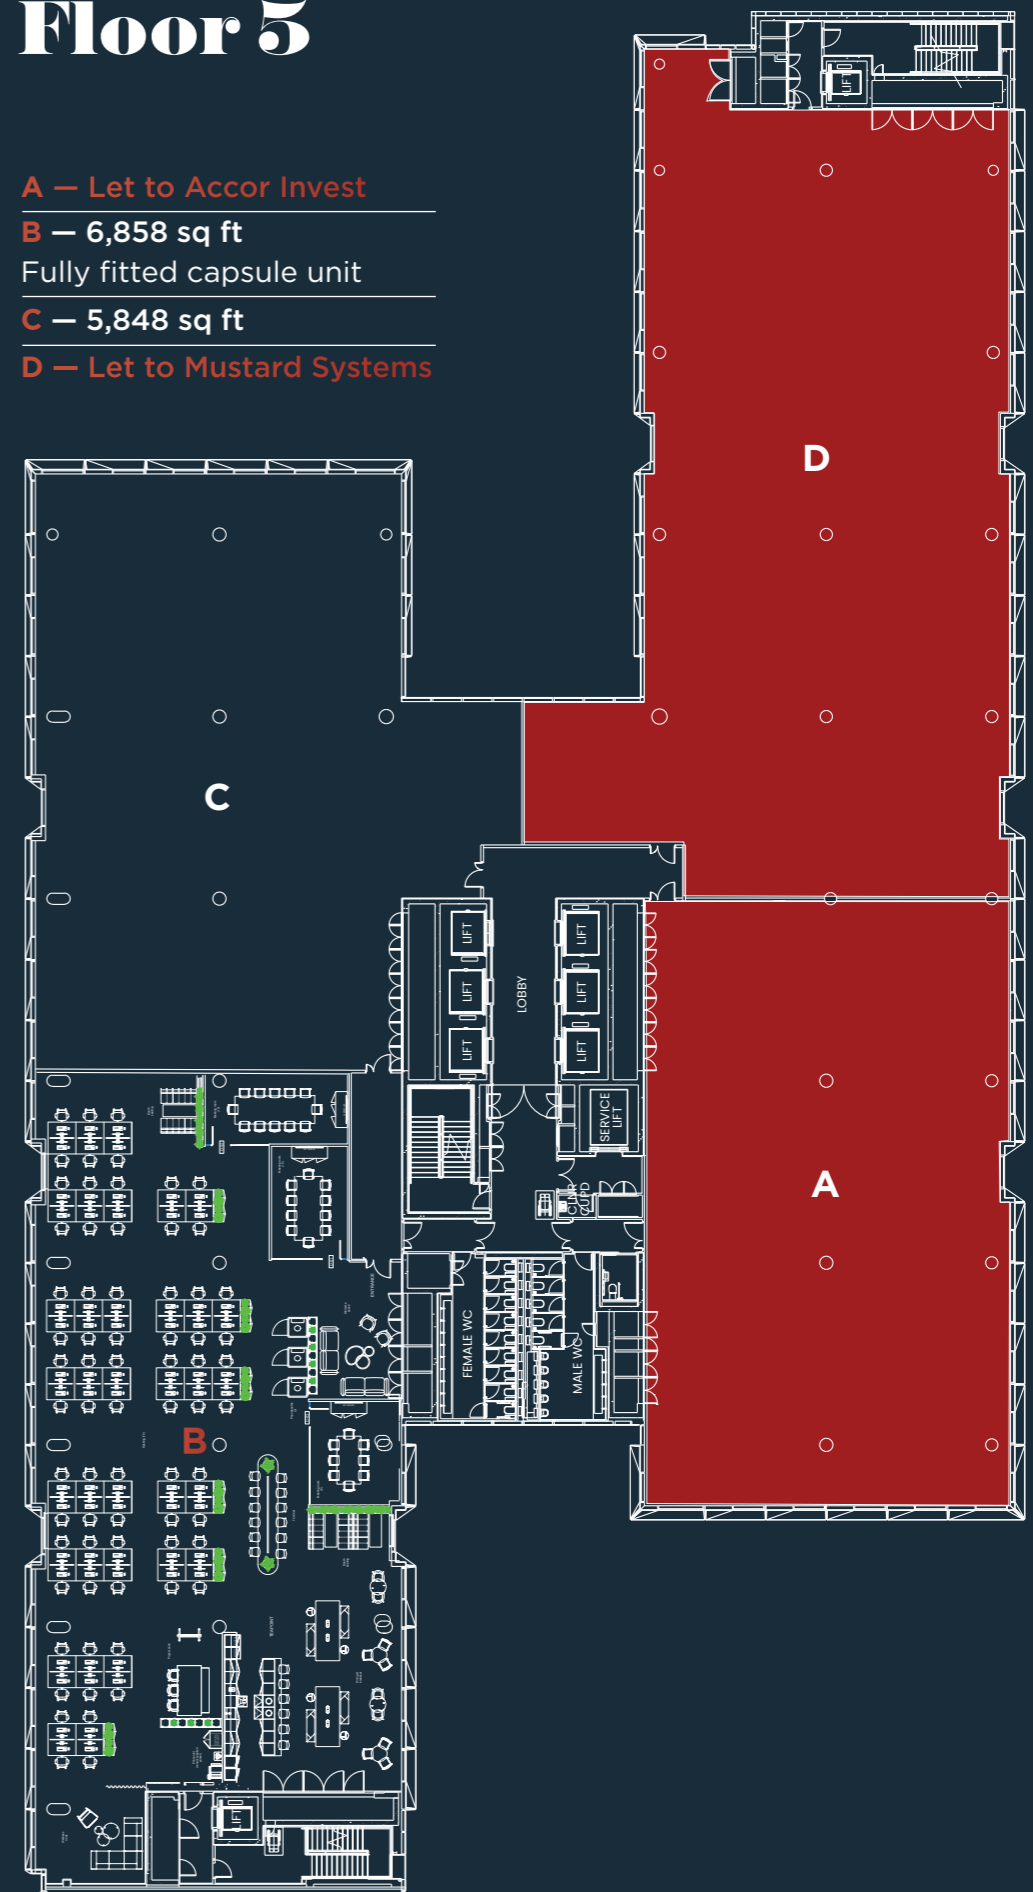

# Floor 4

**A** — 6,587 sq ft

Fully fitted capsule unit

**B** — 13,100 sq ft

**C** — 6,852 sq ft

# Floor 5

**A** — Let to Accor Invest

**B** — 6,858 sq ft

Fully fitted capsule unit

**C** — 5,848 sq ft

**D** — Let to Mustard Systems

# Floor 6

A — Let to Insulet International Limited

B — 14,000 sq ft

# Floor 7

27,539 sq ft